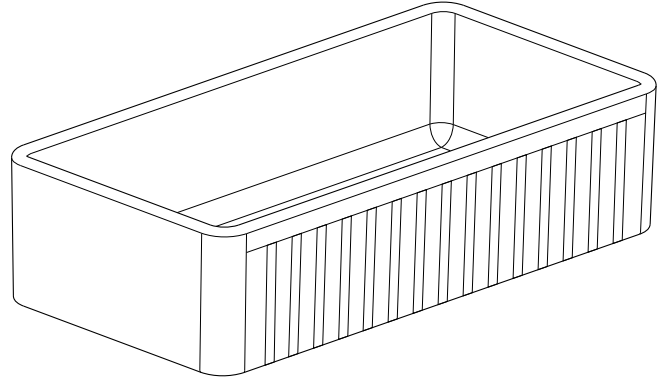

Model: **K2-SF33PI**

Pillar 33" Fireclay Farmhouse Sink

SPEC SHEET

Features

- Handcrafted from fine fireclay
- Non-porous glossy surface
- Fired at above 2200 °F for 24 hours
- Resists chips, stains, cracks and scratches
- Apron-front visible or concealed apron
- Reversible Traditional and Contemporary Designs
- 3-3/4" Drain opening
- Bottom Grid and drain basket included
- Recommended minimum cabinet size: 33"
- UPC/cUPC compliant
- Limited lifetime warranty